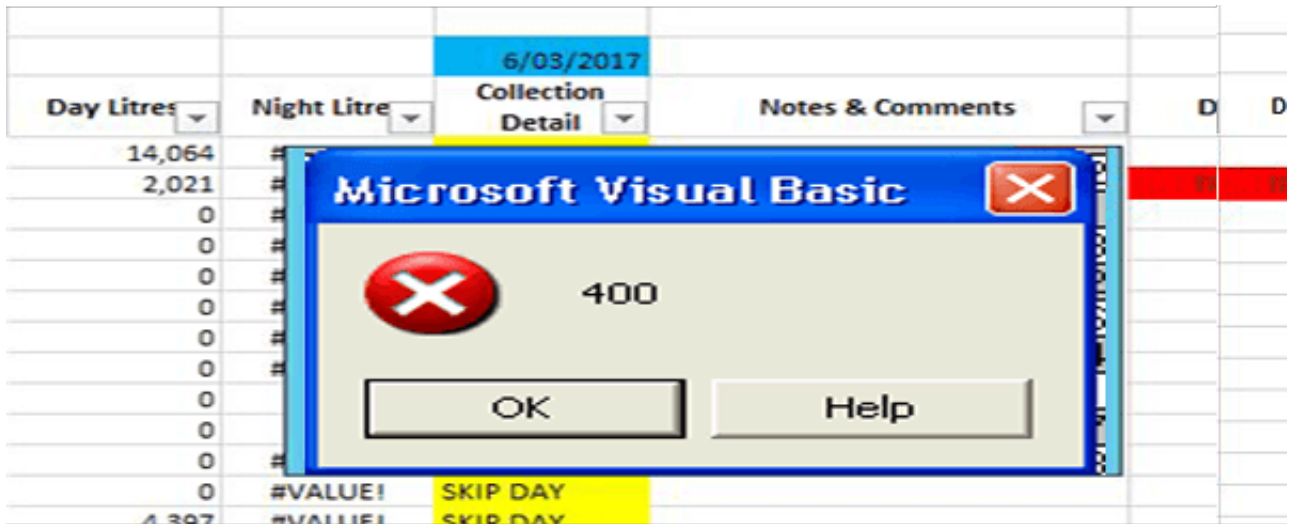

## [SOLVED] VBA Error "400" Running an Excel Macro

[Macro Error Using Office For Mac](#)

Download from  
**Dreamstime.com**

This watermarked comp image is for previewing purposes only.

ID 35103813

© Yulia Gapeenko | Dreamstime.com